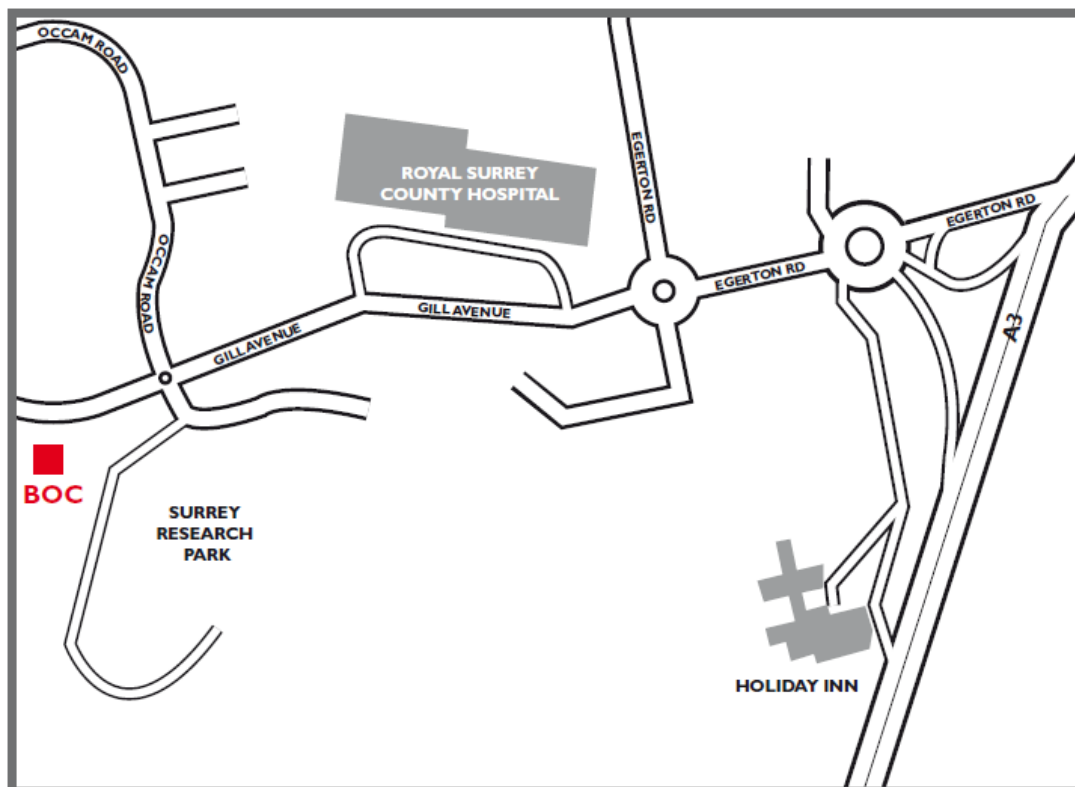

GUILDFORD

BOC

The Priestley Centre
10 Priestley Road
The Surrey Research Park
Guildford
Surrey
GU2 7XY

Telephone Number

01483 579857

How to find us

Road Access

BOC is based on the Surrey Research Park, which is on the outskirts of Guildford on the opposite side of the A3 to the University and Cathedral.

If approaching from London via the A3, take the exit signed to Guildford and the University. At the roundabout just off the A3, take the 4th exit heading west under the A3 along Egerton Road towards the Royal Surrey County Hospital and the Research Park. At the traffic lights near the hospital, go straight ahead into Gill Avenue, which leads into Priestley Road. BOC is the first building on the left. The visitor's car park is straight ahead of you as you turn onto the premises; please press the buzzer and reception will let you in to park.

Rail Access

Guildford is on the main London (Waterloo) to Portsmouth link which provides a fast service. It is about a 40 minute walk from the station to the office and a 10 minute taxi ride; there are plenty of taxis outside the station.